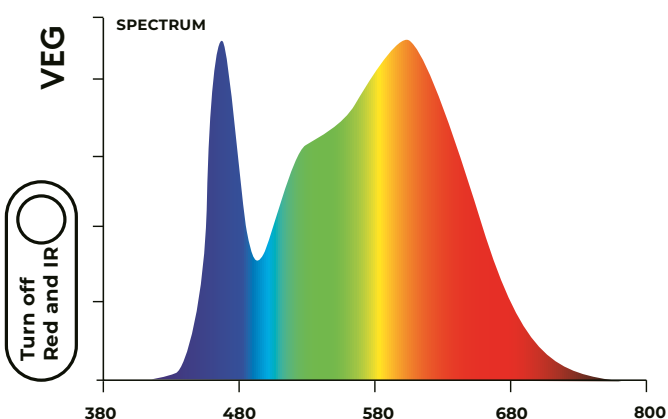

COSMOS 65W

LOWER COST OF OPERATION AND HIGHER QUALITY YIELDS

Cosmos LED Grow Light uses the latest in high output, high energy efficiency LED technology with 2.5 $\mu\text{mol}/\text{J}$, providing the best light penetration into plants. It only consumes 65 w, with 50% less power than other equipment (SMD LED), and obtaining 50% more harvest. The covered surface during the growing phase is 70 x 70 cm, during the flowering phase it is 50 x 50 cm.

IDEAL FOR ALL STAGS OF GROWING

Excellent full spectrum white, blue, red, IR and FR (3000K, 5000K, 660nm and 730nm). 3000K diodes that provide more reddish light and 5000K providing more blue. The combination of red light, IR 660nm and FR 730nm is especially useful during flowering, where it speeds up flowering time and increases yields. The light looks natural, making it easy to accurately monitor plant health.

THE BEST QUALITY-PRICE RATIO

Quality components mean the light lasts longer, but it also saves you money. COSMOS LED grow kits are often copied, but will never have our quality or commitment.

SPECTRUM

NO FAN. NO NOISE

It is equipped with a control switch to adjust the spectrum to each stage of crop. The PCB has been designed to perfectly dissipate the temperature of the chips.

SPECIFICATIONS

Power	65W
Input voltage +/-10%	120 - 240 V / 50 - 60 Hz
Input Voltage Range	85 - 305 V
Input current at 100%	0.76 - 0.2A
PPF (25cm)	633 $\mu\text{mol}/\text{s}$
Efficacy	2.5 $\mu\text{mol}/\text{J}$
Power factor	>0.95
LED source	3000K-101PCS/5000K-96PCS/660nm-2 6PCS/ 395nm-2PCS/730nm-2PCS Sanan/Samsung
Dimmer Advantage	VEG Stage: Turn Off Red & IR BLOOM Stage: Turn On Red & IR
Weight/Net weight	765 g / 650 g
Fixture Dimension	300 mm x 300 mm
Package Size	308 mm x 318 mm x 50 mm