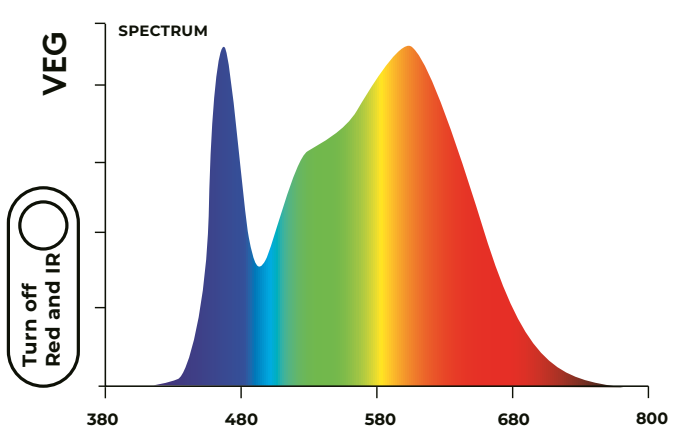

COSMOS 45W

LOWER COST OF OPERATION AND HIGHER QUALITY YIELDS

Cosmos LED Grow Light uses the latest in high output, high energy efficiency LED technology with 2.5 $\mu\text{mol}/\text{J}$, providing the best light penetration into plants. It only consumes 45 w, with 50% less power than other equipment (SMD LED), and obtaining 50% more harvest. The covered surface during the growing phase is 60 x 60 cm, during the flowering phase it is 40 x 40 cm.

IDEAL FOR ALL STAGS OF GROWING

Excellent full spectrum white, blue, red, IR and FR (3000K, 5000K, 660nm and 730nm). 3000K diodes that provide more reddish light and 5000K providing more blue. The combination of red light, IR 660nm and FR 730nm is especially useful during flowering, where it speeds up flowering time and increases yields. The light looks natural, making it easy to accurately monitor plant health.

THE BEST QUALITY-PRICE RATIO

Quality components mean the light lasts longer, but it also saves you money. COSMOS LED grow kits are often copied, but will never have our quality or commitment.

SPECTRUM

NO FAN. NO NOISE

It is equipped with a control switch to adjust the spectrum to each stage of crop. The PCB has been designed to perfectly dissipate the temperature of the chips.

SPECIFICATIONS

Power	45W
Input voltage +/-10%	120 - 240 V / 50 - 60 Hz
Input Voltage Range	85 - 264 V
Input current at 100%	0.17 - 0.53A
PPF (25cm)	633 $\mu\text{mol}/\text{s}$
Efficacy	2.5 $\mu\text{mol}/\text{J}$
Power	45W
LED source	3000K-66PCS/5000K-64PCS/660nm -18PCS/395nm-2PCS/730nm-2PCS Sanan/Samsung
Dimmer Advantage	VEG Stage: Turn Off Red & IR BLOOM Stage: Turn On Red & IR
Weight/Net weight	665 g / 550 g
Fixture Dimension	250 mm x 250 mm
Package Size	268 mm x 258 mm x 50 mm