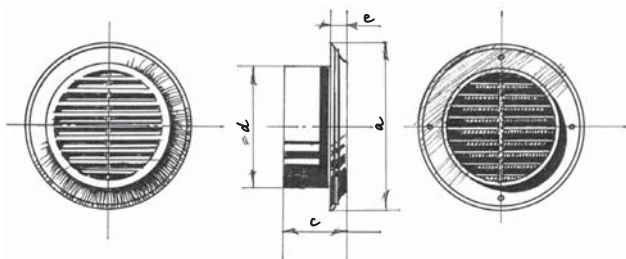

Features

- Wall or ceiling mounting
- Connection to round air ducts
- Temperature- and UV-resistant plastic with antistatic effect
- Equipped with a protecting insect screen (s)
- Easy maintenance

Overall and mounting dimensions

Type	Dimensions [mm]				Air pass [m ²]
	a	c	d	e	
Decor 80s	123	42	80	14	0.0033
Decor 100s	140	42	100	14	0.0048
Decor 125s	165	42	125	14	0.0073
Decor 150s	188	42	150	14	0.0106

Application options