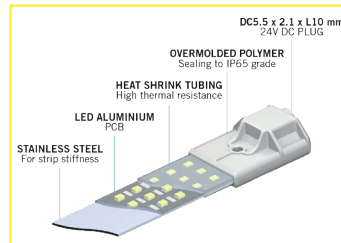

PATENT N°W02021176302

Cosmorrow Technology

24 V Bulbs
100% Safe

IP65
Water jet resistant

Unbreakable
Strong & Fall resistant

REF	COL2065	COL20BL	COL4065	COL40BL
DESIGNATION METRIC	Cosmorrow Led 20w L50 cm GROW	Cosmorrow Led 20w L50 cm BLOOM	Cosmorrow Led 40w L90 cm GROW	Cosmorrow Led 40w L90 cm BLOOM
DESIGNATION IMPERIAL	Cosmorrow Led 20w L20" GROW	Cosmorrow Led 20w L20" BLOOM	Cosmorrow Led 40w L36" GROW	Cosmorrow Led 40w L36" BLOOM
WEIGHT	0,13 kg / 0,3 lb	0,13 kg / 0,3 lb	0,30 kg / 0,7 lb	0,30 kg / 0,7 lb
DIMENSIONS				
Length	47 cm / 18,5 inch	47 cm / 18,5 inch	87 cm / 34 inch	87 cm / 34 inch
Width	3,2 cm / 1,25 inch	3,2 cm / 1,25 inch	3,2 cm / 1,25 inch	3,2 cm / 1,25 inch
Height	1,6 cm / 0,6 inch	1,6 cm / 0,6 inch	1,6 cm / 0,6 inch	1,6 cm / 0,6 inch
POWER				
Consumption	20 W	20 W	40 W	40 W
Voltage	24 Vdc	24 Vdc	24 Vdc	24 Vdc
TEMPERATURE				
Working	0 to 40°C / 32 to 105°F	0 to 40°C / 32 to 105°F	0 to 40°C / 32 to 105°F	0 to 40°C / 32 to 105°F
Storing	-20 to 60°C / -4 to 140°F	-20 to 60°C / -4 to 140°F	-20 to 60°C / -4 to 140°F	-20 to 60°C / -4 to 140°F
LED & RATIO				
2100K	-	33%	-	33%
2700K	-	-	-	-
4000K	-	-	-	-
6500K	100%	33%	100%	33%
660nm	-	34%	-	34%
LED BRAND	San'an Opto.	San'an Opto.	San'an Opto.	San'an Opto.
LIFETIME	30 000 hours	30 000 hours	30 000 hours	30 000 hours
IP RATING	IP65	IP65	IP65	IP65
LIGHT MEASUREMENT				
Distance	15 cm / 6 inch	15 cm / 6 inch	15 cm / 6 inch	15 cm / 6 inch
Grow area	60 x 40 cm / 2' x 1½'	60 x 40 cm / 2' x 1½'	120 x 60 cm / 4' x 2'	120 x 60 cm / 4' x 2'
PPE	2 µmol/J	1,8 µmol/J	2 µmol/J	1,8 µmol/J
PPE	40 µmol/s	36 µmol/s	80 µmol/s	72 µmol/s
PPFD average	180 µmol/s/m²	163 µmol/s/m²	119 µmol/s/m²	108 µmol/s/m²
				
Spectrum				
REF	COM20		COM40	
DESIGNATION	Cosmorrow Power 1x 20w UE/UK/US		Cosmorrow Power 1x 20w UE/UK/US	
				
WEIGHT	0,35 kg / 0,8 lb		0,70 kg / 1,5 lb	
DIMENSIONS ASSEMBLED				
Length	50 cm / 20 inch		90cm / 36 inch	
Width	3,2 cm / 1,25 inch		3,2 cm / 1,25 inch	
Height	2,5 cm / 1 inch		2,5 cm / 1 inch	
POWER				
Input voltage	110-220 V		110-220 V	
Input frequency	50/60 Hz		50/60 Hz	
Max consumption	20 W		40 W	
Output voltage	24 V		24 V	
CABLE LENGTH				
24V	180 cm / 70 inch		240 cm / 95 inch	
220V	60 cm / 24 inch		60 cm / 24 inch	
AC PLUG				
Type	C/G/A Type		C/G/A Type	
Country	UE/UK/US		UE/UK/US	
TEMPERATURE				
Working	0 to 40°C / 32 to 105°F		0 to 40°C / 32 to 105°F	
Storing	-20 to 60°C / -4 to 140°F		-20 to 60°C / -4 to 140°F	