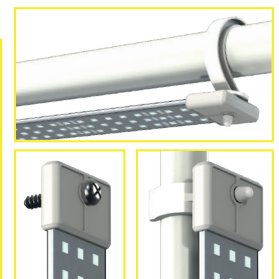

PATENT N°W02021176302

Cosmorrow Technology

24 V Bulbs
100% Safe

IP65
Water jet resistant

Unbreakable
Strong & Fall resistant