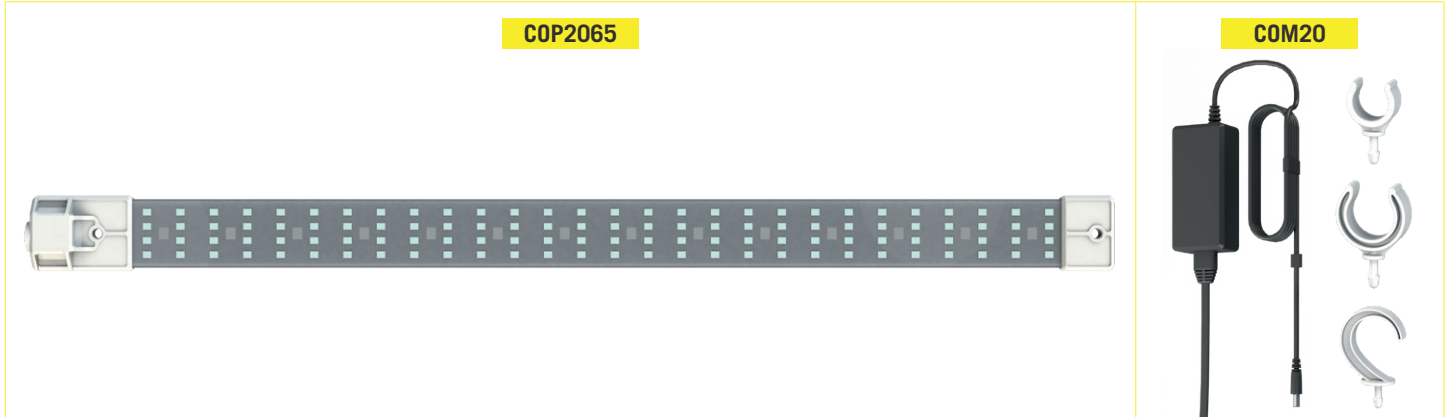

COSMORROW BULBS (COP)

EARLY SPRING SUNLIGHT -BULB REPLACEMENT - CUSTOM SETUP

Replace bulbs of your Cosmorrow kit or create your own system with our 24V bulbs.

Use them with our Cosmorrow power supply, or with any other 24V power supply.

The COL (PPE 2.0 umol/J) is less costly while COP (PPE 2.7 umol/J) has a higher efficiency.

WARNING : COP40FS cannot be interchanged with the others 40W, due to their different lengths.

REFERENCE	DESIGNATION	PPE	VIDEO
COP2065	Cosmorrow Led 20w L50cm / L20" GROW	2.7µmol/s/W	
COP40GR	Cosmorrow Led 40w L90cm / L28" GROW	2.7µmol/s/W	
COP20BL	Cosmorrow Led 20w L50cm / L20" BLOOM	2.4µmol/s/W	
COP40FS	Cosmorrow Led 40w L70cm / L36" BLOOM	2.85µmol/s/W	
COM20	Cosmorrow Power 1x20W		
COM40	Cosmorrow Power 1x40W		

GENERAL DETAILS

COSMORROW LED

Application	Grow tent / Grow room / Multi-layer / Plant factory
Plant growth stage	Any stage

COSMORROW POWER

Pole clip diameter	16 - 25 mm / 0.6 - 1.0 inch
DC plug type	DC 5,5x2,1mm L10mm

REF	COM20	COM40
DESIGNATION	Cosmorrow Power 1x 20w UE/UK/US	Cosmorrow Power 1x 20w UE/UK/US
		
WEIGHT	0,35 kg / 0,8 lb	0,70 kg / 1,5 lb
DIMENSIONS ASSEMBLED		
Length	50 cm / 20 inch	90cm / 36 inch
Width	3,2 cm / 1,25 inch	3,2 cm / 1,25 inch
Height	2,5 cm / 1 inch	2,5 cm / 1 inch
POWER		
Input voltage	110-220 V	110-220 V
Input frequency	50/60 Hz	50/60 Hz
Max consumption	20 W	40 W
Output voltage	24 V	24 V
CABLE LENGTH		
24V	180 cm / 70 inch	240 cm / 95 inch
220V	60 cm / 24 inch	60 cm / 24 inch
AC PLUG		
Type	C/G/A Type	C/G/A Type
Country	UE/UK/US	UE/UK/US
TEMPERATURE		
Working	0 to 40°C / 32 to 105°F	0 to 40°C / 32 to 105°F
Storing	-20 to 60°C / -4 to 140°F	-20 to 60°C / -4 to 140°F