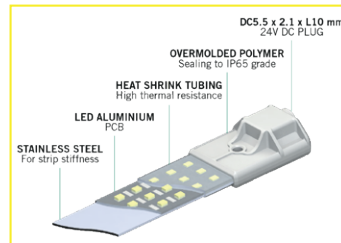

GENERAL DETAILS

COSMORROW LED

Application	Grow tent / Grow room / Multi-layer / Plant factory
Plant growth stage	Any stage

COSMORROW POWER

Pole clip diameter	16 - 25 mm / 0.6 - 1.0 inch
DC plug type	DC 5,5x2,1mm L10mm

PATENT N°W02021176302

Cosmorrow Technology

24 V Bulbs
100% Safe

IP65
Water jet resistant

Unbreakable
Strong & Fall resistant

COMING SOON

REF	COP2065	COP20BL	COP40GR	COP40FS
DESIGNATION METRIC	Cosmorrow Led 20W PPE2.7 L50 cm GROW	Cosmorrow Led 20W PPE2.4 L50 cm BLOOM	Cosmorrow Led 40W PPE2.7 L90 cm GROW	Cosmorrow Led 40W PPE2.85 L70 cm FULL SPECTRUM
DESIGNATION IMPERIAL	Cosmorrow Led 20W PPE2.7 L20" GROW	Cosmorrow Led 20W PPE2.4 L20" BLOOM	Cosmorrow Led 40W PPE2.7 L36" GROW	Cosmorrow Led 40W PPE2.85 L28" FULL SPECTRUM
WEIGHT	0,13 kg / 0,3 lb	0,13 kg / 0,3 lb	0,30 kg / 0,7 lb	0,30 kg / 0,7 lb
DIMENSIONS				
Length	47 cm / 18,5 inch	47 cm / 18,5 inch	87 cm / 34 inch	70 cm / 27,5 inch
Width	3,2 cm / 1,25 inch	3,2 cm / 1,25 inch	3,2 cm / 1,25 inch	4,5 cm / 1,8 inch
Height	1,6 cm / 0,6 inch	1,6 cm / 0,6 inch	1,6 cm / 0,6 inch	1,6 cm / 0,6 inch
POWER				
Consumption	20 W	20 W	40 W	40 W
Voltage	24 Vdc	24 Vdc	24 Vdc	24 Vdc
TEMPERATURE				
Working	0 to 40°C / 32 to 105°F	0 to 40°C / 32 to 105°F	0 to 40°C / 32 to 105°F	0 to 40°C / 32 to 105°F
Storing	-20 to 60°C / -4 to 140°F	-20 to 60°C / -4 to 140°F	-20 to 60°C / -4 to 140°F	-20 to 60°C / -4 to 140°F
LED & RATIO				
2700K	-	25%	-	23%
4000K	-	25%	-	23%
6500K	100%	25%	100%	23%
660nm	-	25%	-	31%
LIFETIME	50 000 hours	50 000 hours	50 000 hours	50 000 hours
IP RATING	IP65	IP65	IP65	IP65
LIGHT MEASUREMENT				
Distance	15 cm / 6 inch	15 cm / 6 inch	15 cm / 6 inch	20 cm / 8 inch
Grow area	60 x 40 cm / 2' x 1½'	60 x 40 cm / 2' x 1½'	120 x 60 cm / 4' x 2'	90 x 60 cm / 3' x 2'
PPE	2,7 µmol/J	2,4 µmol/J	2,0 µmol/J	2,85 µmol/J
PPE	54 µmol/s	48 µmol/s	80 µmol/s	114 µmol/s
PPFD average	268 µmol/s/m²	238 µmol/s/m²	158 µmol/s/m²	240 µmol/s/m²
				
Spectrum				