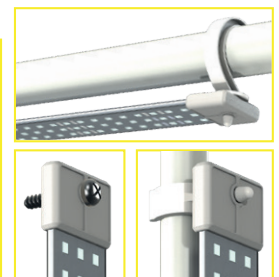

GENERAL DETAILS

COSMORROW LED

Application	Grow tent / Grow room / Multi-layer / Plant factory
Plant growth stage	Any stage

COSMORROW POWER

Pole clip diameter	16 - 25 mm / 0.6 - 1.0 inch
DC plug type	DC 5,5x2,1mm L10mm

PATENT N°W02021176302

Cosmorrow Technology

24 V Bulbs
100% Safe

IP65
Water jet resistant

Unbreakable
Strong & Fall resistant

COMING SOON

REF	COP2065	COP20BL	COP40GR	COP40FS
DESIGNATION METRIC	Cosmorrow Led 20W PPE2.7 L50 cm GROW	Cosmorrow Led 20W PPE2.4 L50 cm BLOOM	Cosmorrow Led 40W PPE2.7 L90 cm GROW	Cosmorrow Led 40W PPE2.85 L70 cm FULL SPECTRUM
DESIGNATION IMPERIAL	Cosmorrow Led 20W PPE2.7 L20" GROW	Cosmorrow Led 20W PPE2.4 L20" BLOOM	Cosmorrow Led 40W PPE2.7 L36" GROW	Cosmorrow Led 40W PPE2.85 L28" FULL SPECTRUM
WEIGHT	0,13 kg / 0,3 lb	0,13 kg / 0,3 lb	0,30 kg / 0,7 lb	0,30 kg / 0,7 lb
DIMENSIONS				
Length	47 cm / 18,5 inch	47 cm / 18,5 inch	87 cm / 34 inch	70 cm / 27,5 inch
Width	3,2 cm / 1,25 inch	3,2 cm / 1,25 inch	3,2 cm / 1,25 inch	4,5 cm / 1,8 inch
Height	1,6 cm / 0,6 inch	1,6 cm / 0,6 inch	1,6 cm / 0,6 inch	1,6 cm / 0,6 inch
POWER				
Consumption	20 W	20 W	40 W	40 W
Voltage	24 Vdc	24 Vdc	24 Vdc	24 Vdc
TEMPERATURE				
Working	0 to 40°C / 32 to 105°F	0 to 40°C / 32 to 105°F	0 to 40°C / 32 to 105°F	0 to 40°C / 32 to 105°F
Storing	-20 to 60°C / -4 to 140°F	-20 to 60°C / -4 to 140°F	-20 to 60°C / -4 to 140°F	-20 to 60°C / -4 to 140°F
LED & RATIO				
2700K	-	25%	-	23%
4000K	-	25%	-	23%
6500K	100%	25%	100%	23%
660nm	-	25%	-	31%
LIFETIME	50 000 hours	50 000 hours	50 000 hours	50 000 hours
IP RATING	IP65	IP65	IP65	IP65
LIGHT MEASUREMENT				
Distance	15 cm / 6 inch	15 cm / 6 inch	15 cm / 6 inch	20 cm / 8 inch
Grow area	60 x 40 cm / 2' x 1½'	60 x 40 cm / 2' x 1½'	120 x 60 cm / 4' x 2'	90 x 60 cm / 3' x 2'
PPE	2,7 µmol/J	2,4 µmol/J	2,0 µmol/J	2,85 µmol/J
PPE	54 µmol/s	48 µmol/s	80 µmol/s	114 µmol/s
PPFD average	268 µmol/s/m²	238 µmol/s/m²	158 µmol/s/m²	240 µmol/s/m²
				
Spectrum				