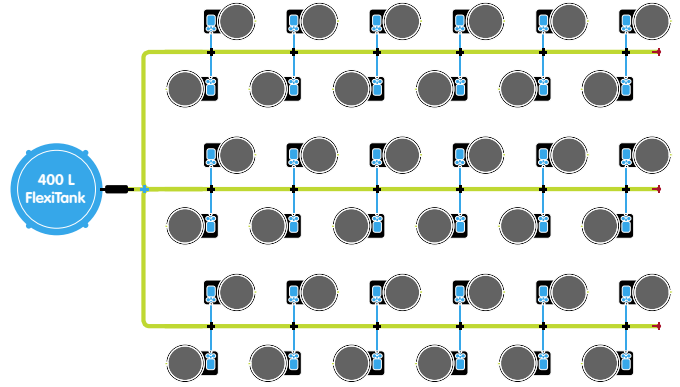

CONTENTS

- 1x 400 L FlexiTank
- 24x 9mm TH grommet
- 24x 35 L / *50 L fabric pot
- 24x XXL tray & lid
- 24x 6mm blanking grommet
- 24x AQUAvalve5
- 1x 16mm click-fit filter
- 1x 16mm tee connector
- 24x PotSock Round
- 2x 16mm inline tap
- 24x 16-9mm cross connector
- 12 m of 9mm pipe
- 10 m of 16mm pipe
- 24x adaptive collar (XXL35 only)

FLOORSPACE REQUIREMENTS: 9M x 3.5M EX. RES.

36POT XXL35 SYSTEM (35L POTS) APXXL/35/36
or 36POT XXL50 SYSTEM* (50L POTS) APXXL/50/36

CONTENTS

- 1x 400 L FlexiTank
- 36x 9mm TH grommet
- 36x 35 L / *50 L fabric pot
- 36x XXL tray & lid
- 36x 6mm blanking grommet
- 36x AQUAvalve5
- 1x 16mm click-fit filter
- 1x 16mm cross connector
- 36x PotSock Round
- 3x 16mm inline tap
- 18x 16-9mm cross connector
- 18 m of 9mm pipe
- 15 m of 16mm pipe
- 36x adaptive collar (XXL35 only)

FLOORSPACE REQUIREMENTS: 9M x 4.5M EX. RES.

48POT XXL35 SYSTEM (35L POTS) - APXXL/35/48 - or 48POT XXL50 SYSTEM* (50L POTS) - APXXL/50/48