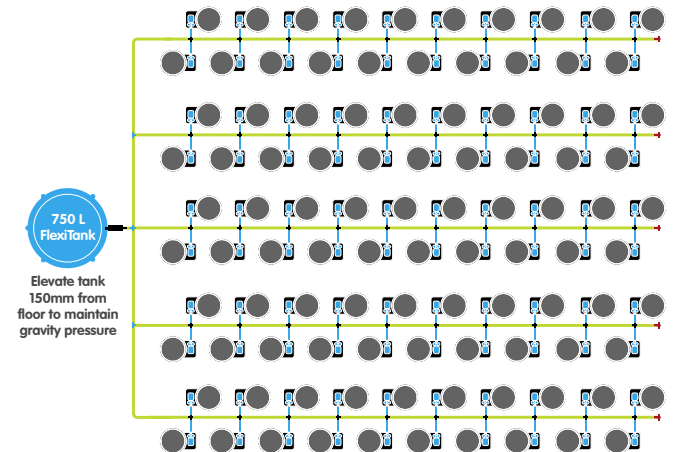

CONTENTS

- 1x 750 L FlexiTank
- 80x 6mm blanking grommet
- 80x PotSock Round
- 80x XXL tray & lid
- 3x 16mm tee connector
- 40 m of 9mm pipe
- 1x 16mm click-fit filter
- 40x 16-9mm cross connector
- 30 m of 16mm pipe
- 4x 16mm inline tap
- 80x 35 L / 50 L fabric pot
- 80x adaptive collar (XXL35 only)
- 80x 9mm TH grommet
- 80x AQUAvalve5

FLOORSPACE REQUIREMENTS: 15M x 6M EX. RES.

100POT XXL35 SYSTEM (35L POTS) - APXXL/35/100 - or 100POT XXL50 SYSTEM* (50L POTS) - APXXL/50/100