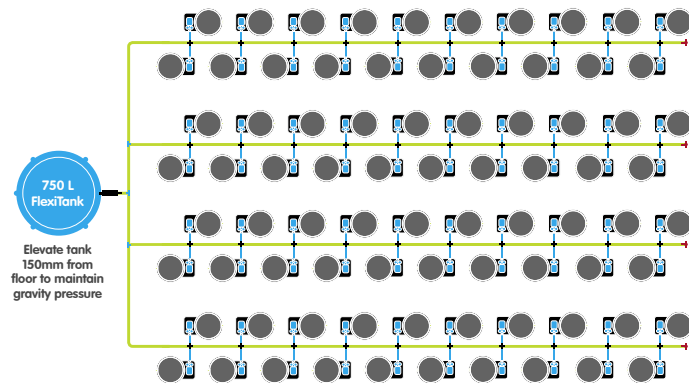

24POT XXL35 SYSTEM (35L POTS) APXXL/35/24
or 24POT XXL50 SYSTEM* (50L POTS) APXXL/50/24

CONTENTS

- 1x 400 L FlexiTank
- 24x 9mm TH grommet
- 24x 35 L / *50 L fabric pot
- 24x XXL tray & lid
- 24x 6mm blanking grommet
- 24x AQUAvalve5
- 1x 16mm click-fit filter
- 1x 16mm tee connector
- 24x PotSock Round
- 2x 16mm inline tap
- 24x 16-9mm cross connector
- 12 m of 9mm pipe
- 10 m of 16mm pipe
- 24x adaptive collar (XXL35 only)

FLOORSPACE REQUIREMENTS: 9M x 3.5M EX. RES.

36POT XXL35 SYSTEM (35L POTS) APXXL/35/36
or 36POT XXL50 SYSTEM* (50L POTS) APXXL/50/36

CONTENTS

- 1x 400 L FlexiTank
- 36x 9mm TH grommet
- 36x 35 L / *50 L fabric pot
- 36x XXL tray & lid
- 36x 6mm blanking grommet
- 36x AQUAvalve5
- 1x 16mm click-fit filter
- 1x 16mm cross connector
- 36x PotSock Round
- 3x 16mm inline tap
- 18x 16-9mm cross connector
- 18 m of 9mm pipe
- 15 m of 16mm pipe
- 36x adaptive collar (XXL35 only)

FLOORSPACE REQUIREMENTS: 9M x 4.5M EX. RES.

48POT XXL35 SYSTEM (35L POTS) - APXXL/35/48 - or 48POT XXL50 SYSTEM* (50L POTS) - APXXL/50/48

CONTENTS

- 1x 400 L FlexiTank
- 48x 9mm TH grommet
- 48x 35 L / 50 L* fabric pot
- 48x XXL tray & lid
- 48x 6mm blanking grommet
- 48x AQUAvalve5
- 1x 16mm click-fit filter
- 1x 16mm cross connector
- 48x PotSock Round
- 3x 16mm inline tap
- 24x 16-9mm cross connector
- 24 m of 9mm pipe
- 20 m of 16mm pipe
- 48x adaptive collar (XXL35 only)

FLOORSPACE REQUIREMENTS: 12M x 4.5M EX. RES.

60POT XXL35 SYSTEM (35L POTS) - APXXL/35/60 - or 60POT XXL50 SYSTEM* (50L POTS) - APXXL/50/60

CONTENTS

- 1x 400 L FlexiTank
- 60x 9mm TH grommet
- 60x 35 L / *50 L fabric pot
- 60x XXL tray & lid
- 60x 6mm blanking grommet
- 60x AQUAvalve5
- 1x 16mm click-fit filter
- 1x 16mm cross connector
- 60x PotSock Round
- 3x 16mm inline tap
- 30x 16-9mm cross connector
- 30 m of 9mm pipe
- 25 m of 16mm pipe
- 60x adaptive collar (XXL35 only)

FLOORSPACE REQUIREMENTS: 15M x 4.5M EX. RES.