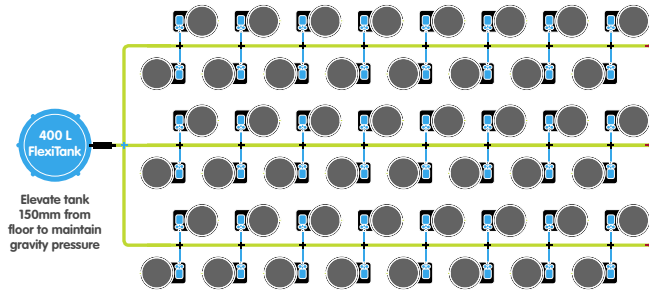

CONTENTS

- 1x 400 L FlexiTank
- 48x 9mm TH grommet
- 48x 35 L / 50 L* fabric pot
- 48x XXL tray & lid
- 48x 6mm blanking grommet
- 48x AQUAvalve5
- 1x 16mm click-fit filter
- 1x 16mm cross connector
- 48x PotSock Round
- 3x 16mm inline tap
- 24x 16-9mm cross connector
- 24 m of 9mm pipe
- 20 m of 16mm pipe
- 48x adaptive collar (XXL35 only)

FLOORSPACE REQUIREMENTS: 12M x 4.5M EX. RES.

60POT XXL35 SYSTEM (35L POTS) - APXXL/35/60 - or 60POT XXL50 SYSTEM* (50L POTS) - APXXL/50/60