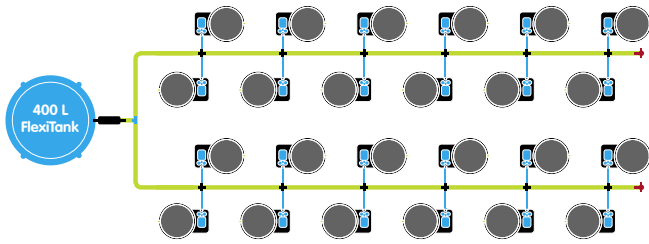

24POT XXL35 SYSTEM (35L POTS) APXXL/35/24
or 24POT XXL50 SYSTEM* (50L POTS) APXXL/50/24