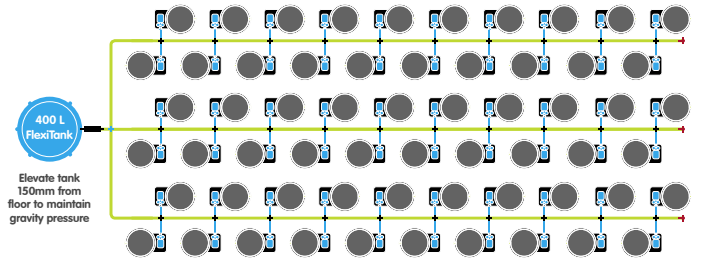

CONTENTS

- 1x 400 L FlexiTank
- 60x 9mm TH grommet
- 60x 35 L / *50 L fabric pot
- 60x XXL tray & lid
- 60x 6mm blanking grommet
- 60x AQUAvalve5
- 1x 16mm click-fit filter
- 1x 16mm cross connector
- 60x PotSock Round
- 3x 16mm inline tap
- 30x 16-9mm cross connector
- 30 m of 9mm pipe
- 25 m of 16mm pipe
- 60x adaptive collar (XXL35 only)

FLOORSPACE REQUIREMENTS: 15M x 4.5M EX. RES.

80POT XXL35 SYSTEM (35L POTS) - APXXL/35/80 - or 80POT XXL50 SYSTEM* (50L POTS) - APXXL/50/80