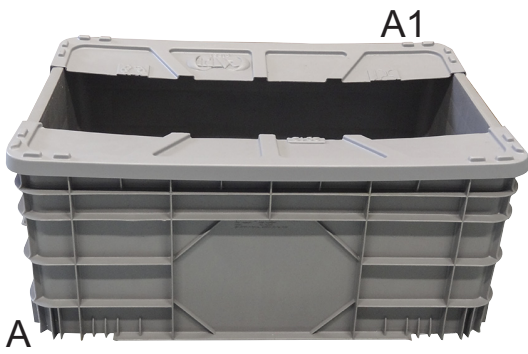

GUARANTEED ONE YEAR

	AF 80	RÉF. :
A	1	RE05001
A1	1	CV07005
B	8	CU11004
C	4	AL31008
C1	1	AL21008
C2	4	JN21001
D1	12	TU21028
D2	8	TU21030
E	1	PM11020
F	8	CV91001

a	24	RA61007
b	24	EI21034
c	8	RT11011
d	80	PO01002
e	1	AL11015
f	40	EI31002
g	40	RA41006
h	1	EI21026