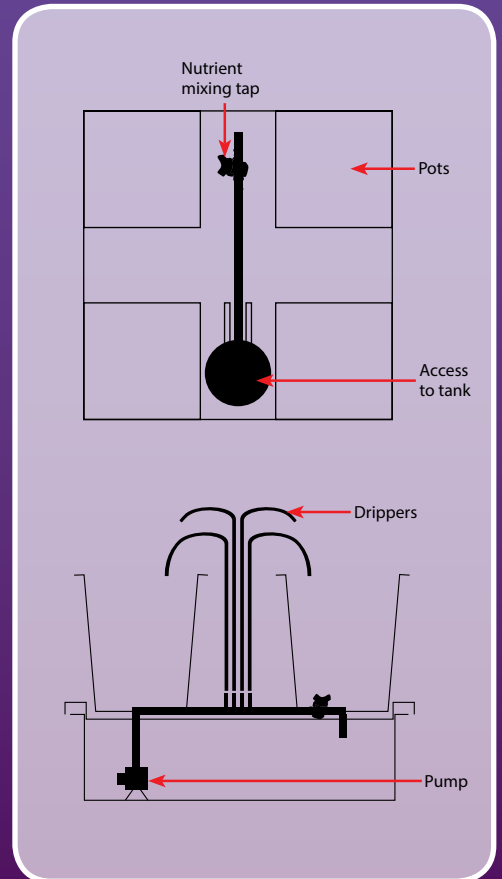

WILMA MINI 8 COMPLETE 1.65L - WILMA SMALL WIDE 8 COMPLETE 11L - WILMA SMALL WIDE 10 COMPLETE 6L
WILMA LARGE 4 COMPLETE 11L - WILMA LARGE 4 COMPLETE 18L - WILMA XL 4 COMPLETE 25L

	Size	Tank	Volume	Support Tray	No. Pots	Pot Size	Delivery Tube Pcs	2 L/H Drippers	Flood Drippers	Dripper Tube	Water Pump
Mini	45 x 90	1	50L	1	8	1,65L	1	8	8	8	1
Small	60 x 60	1	30L	1	4	6L 11L	1	4	4	4	1
Large	75 x 75	1	50L	1	4	11L 18L	1	4	4	4	1
XL	90 x 90	1	70L	1	4	18L 25L	1	4 8	4 8	4 8	1
S Wide	120 x 60	1	85L	1	8 10	11L 6L	1	8 10	8 10	8 10	1