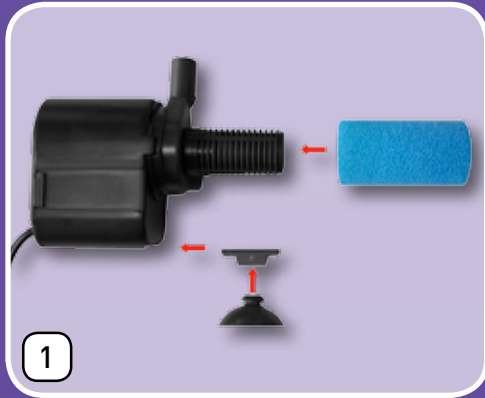

WILMA MINI 8 COMPLETE 1.65L - WILMA SMALL WIDE 8 COMPLETE 11L - WILMA SMALL WIDE 10 COMPLETE 6L
WILMA LARGE 4 COMPLETE 11L - WILMA LARGE 4 COMPLETE 18L - WILMA XL 4 COMPLETE 25L

	Size	Tank	Volume	Support Tray	No. Pots	Pot Size	Delivery Tube Pcs	2 L/H Drippers	Flood Drippers	Dripper Tube	Water Pump
Mini	45 x 90	1	50L	1	8	1,65L	1	8	8	8	1
Small	60 x 60	1	30L	1	4	6L 11L	1	4	4	4	1
Large	75 x 75	1	50L	1	4	11L 18L	1	4	4	4	1
XL	90 x 90	1	70L	1	4	18L 25L	1	4 8	4 8	4 8	1
S Wide	120 x 60	1	85L	1	8 10	11L 6L	1	8 10	8 10	8 10	1